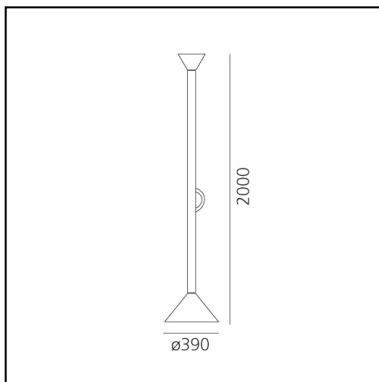

Callimaco LED 2700K

Ettore Sottsass

IP20   

LUMINAIRE

- Watt: **43W**
- Voltage: **220V-240V**
- Delivered lumen output: **3225lm**
- CCT: **2700K**
- Efficiency: **92%**
- Efficacy: **75lm/W**
- CRI: **90**

FEATURES

- Product Code: **A0111W00**
- Colour: **Multicolour**
- Installation: **Floor**
- Material: **Aluminium, steel**
- Series: **Design Collection**
- Environment: **Indoor**
- Area contract: **Residential**
- Emission: **Indirect**
- design by: **Ettore Sottsass**

DIMENSIONS

- Height: **2000 mm**
- Diameter: **390 mm**
- Glow Wire Test: **650°**

SOURCES INCLUDED

- Category: **Led**
- Number: **1**
- Watt: **36.36W**
- Delivered lumen output: **3646lm**
- Color temperature (K): **2700K**
- CRI: **90**
- Color Tolerance: **MacAdam 2SDCM**
- Efficacy: **100lm/W**
- Service Life: **50000-L70**