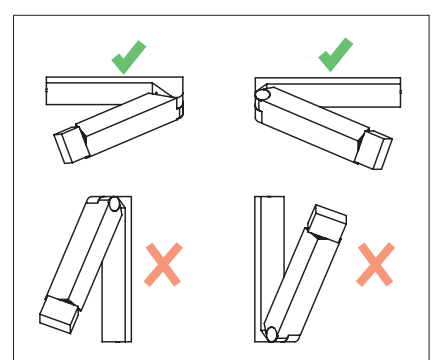

0699 Tosca matt nickel

1x 1w LED		incl.
-----------	--	-------

3000K	Seoul LED
-------	-----------

LED Driver		incl.
------------	--	-------

Zones	3
-------	----------

Astro Lighting Ltd.
G2 River Way, Harlow
CM20 2DP, Great Britain