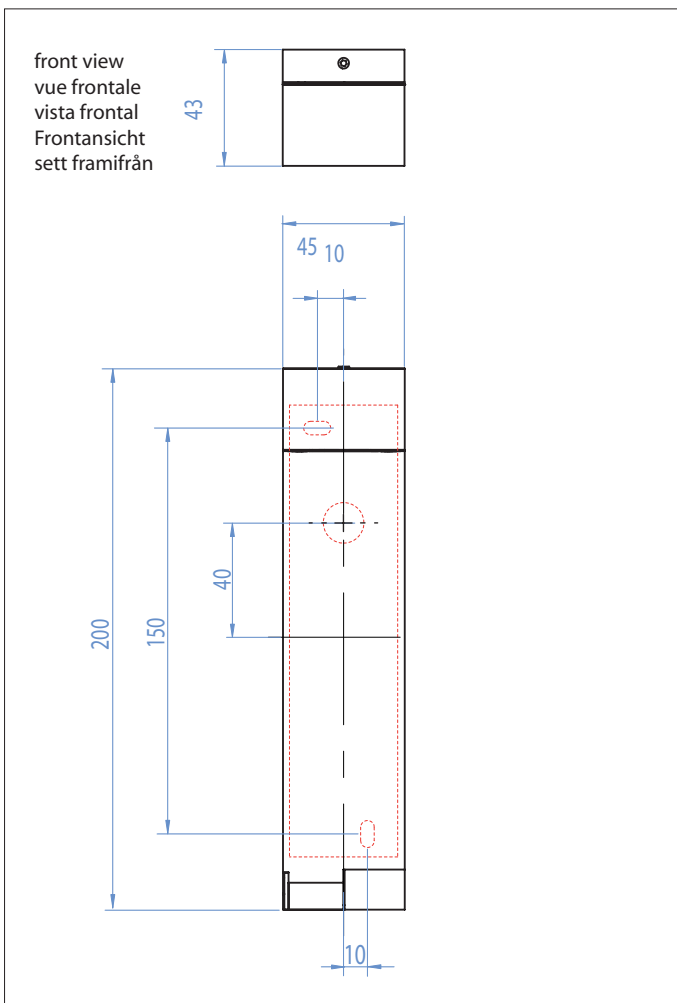

0699 Tosca matt nickel

1x 1w LED		incl.
-----------	--	-------

3000K	Seoul LED
-------	-----------

LED Driver		incl.
------------	--	-------

Zones	3
-------	----------

Astro Lighting Ltd.
G2 River Way, Harlow
CM20 2DP, Great Britain