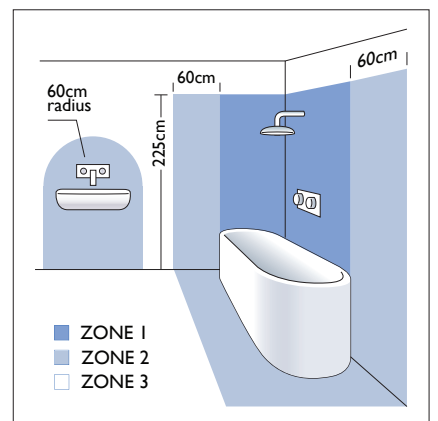

0699 Tosca matt nickel

1x 1w LED		incl.
-----------	--	-------

3000K	Seoul LED
-------	-----------

LED Driver		incl.
------------	--	-------

Zones	3
-------	----------

Astro Lighting Ltd.
G2 River Way, Harlow
CM20 2DP, Great Britain