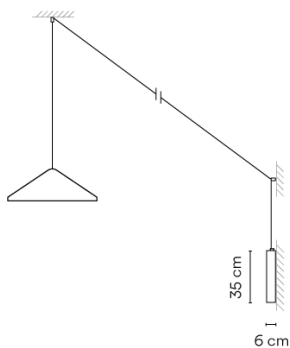

5644

Design By Arik Levy

Wall lamp. Design by Arik Levy. A 10-metre cable with two clamps leads from the base attached to the wall; at the end of the cable is the shade with LED lighting. Electronic control push-button. May be connected with or without plug.

Model Sheet

Finish	 11 Black NCS S 8500-N
	 10 White NCS S 0300-N
	 24 Beige M1 NCS S 2005-Y50R
	 42 Blue M1 NCS S 5010-B10G

LED temperature color 2700 K

Dimming Push

Installation type Surface Canopy

Materials Cane: Carbon fiber
Wall plate: Steel

Light source 1 x LED 9W 350mA

LED CRI>80 1041 lm 116
2700 K

Driver Constant Current 350 110~240
V V 50~60 Hz HZ

Remarks Can be connected with or without
plug.
Cable length 10 m.
Push button on the wall plate

Application Wall Lamps

Packaging 2 Box
0.727 m x 0.727 m x 0.32 m
Gross weight 8.5
Net weight 4.45
Vol. 0.1812

Lighting effect

General Lighting

Lamp for general lighting that equally distributes the light in all directions.